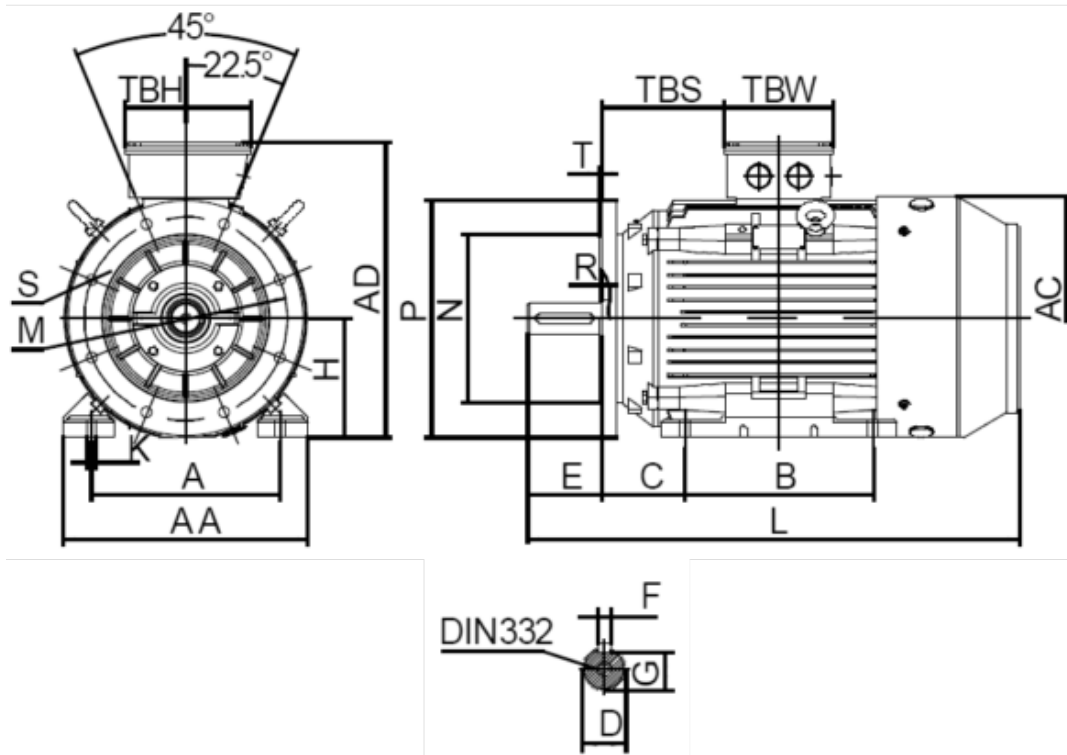

Data Sheet

Article number: 250311000427

Description: Kleedrive T3C 315S-4 110.0KW 1400 rpm
3x400/690V 50HZ IP55 B35 Eff=95,4%

Measures

A = 508	F = 22	TBW = 290
AA = 628	G = 71	
AC = Ø680	H = 315	
AD = 825	HD = 510	
B = 406	K = Ø28	
C = 216	L = 1235	
D = Ø80	TBH = 350	
E = 170	TBS = 200	